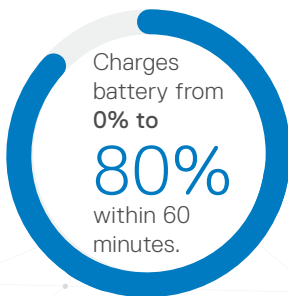

DELL OPTIMIZER

Extend your power with **ExpressCharge**

ExpressCharge analyzes power usage habits to improve PC battery utilization. It extends run times and charges your system faster when you need a boost in power.

“I noticed a significant difference to my battery life straight away - with Dell Optimizer I can now easily work for 12 hours without plugging in”

Peiying Zhang
COO Australia & New Zealand,
Schreder Australia

Extend the life of your PC battery

Advanced Charge keeps your PC batteries from overcharging when plugged into a direct power source, therefore, extending the life and health of your PC battery.

Quickly look up **battery details** within the new power interface and enjoy **smart alerts** that notify you of any power, thermal and battery changes within your hardware and ecosystem.

Guard Against Low Power

By regulating screen brightness, CPU performance, audio and more. **ExpressCharge** helps ensure your battery operates at its fullest potential.

Keeps you up and running

Get all the power you need in less time with up to 80% charge in an hour, or use **ExpressCharge boost** and gain 35% battery life in just 20 minutes.***