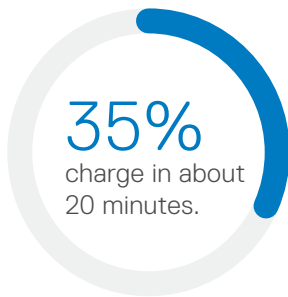

DELL OPTIMIZER

Extend your power with **ExpressCharge**

ExpressCharge analyzes power usage habits to improve PC battery utilization. It extends run times and charges your system faster when you need a boost in power.

“I noticed a significant difference to my battery life straight away - with Dell Optimizer I can now easily work for 12 hours without plugging in”

Peiying Zhang
COO Australia & New Zealand,
Schreder Australia

Extend the life of your PC battery

Advanced Charge keeps your PC batteries from overcharging when plugged into a direct power source, therefore, extending the life and health of your PC battery.

Quickly look up **battery details** within the new power interface and enjoy **smart alerts** that notify you of any power, thermal and battery changes within your hardware and ecosystem.

Guard Against Low Power

By regulating screen brightness, CPU performance, audio and more. **ExpressCharge** helps ensure your battery operates at its fullest potential.

Keeps you up and running

Get all the power you need in less time with up to 80% charge in an hour, or use **ExpressCharge boost** and gain 35% battery life in just 20 minutes.***